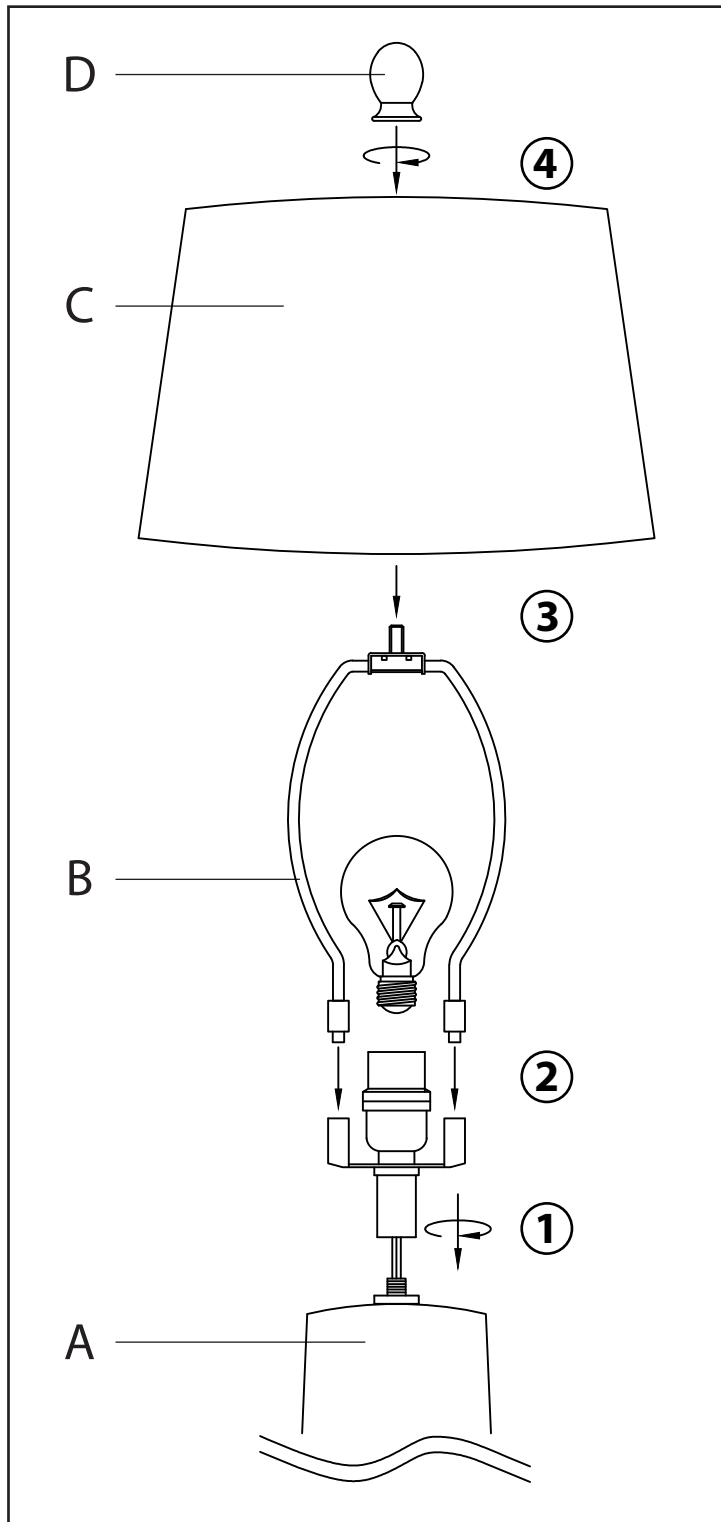

Part # GPT22-KONA BKNA2

23-0531

PARTSExact shape
of all parts
may vary.

Body

Harp

Shade

Finial

**⚠ WARNING: LIGHTING**

- Read all instructions carefully and completely before assembly and use. Retain for future reference.
- Keep plastic bags and small parts away from children.
- For residential (non-commercial) use only.
- Warning: Risk of fire; Do not use bulbs with higher wattage than specified on lamp.
- Electrocution hazard.
- DO NOT use if cord is frayed/damaged.
- Periodically check for loose hardware; retighten as necessary.
- DO NOT use product if any component becomes damaged.
- DO NOT use power tools to assemble OR overtighten hardware.
- DO NOT stand on product. Use only for intended purpose.
- This product is for decorative use only - NOT A TOY.
- DO NOT place any fabrics or other coverings over lamp shade.
- (Floor lamps with shelves only) Max weight limit 25 lbs.